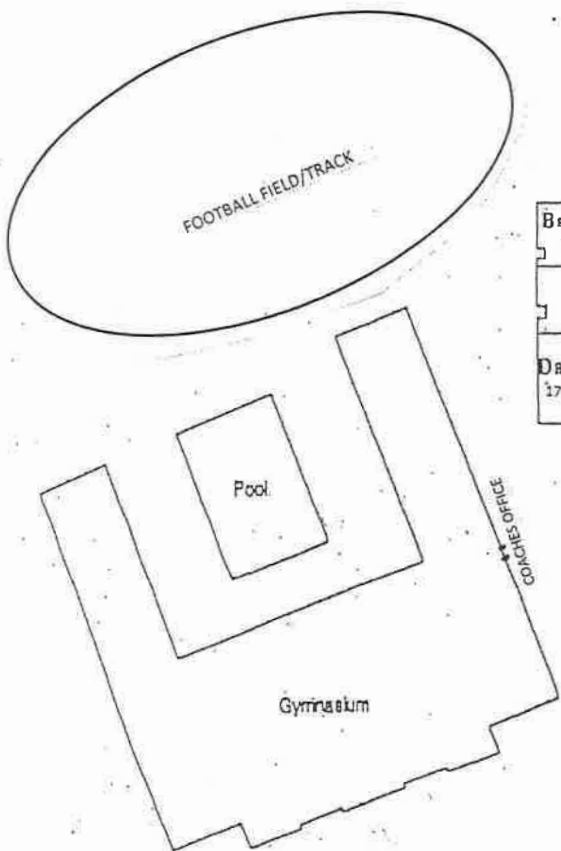

= GEN ED
 = SPED

TEMECULA VALLEY HIGH SCHOOL

Temecula Valley Unified School District
 31555 Rancho Vista Rd.
 Temecula CA 92592
 (951) 695-7300