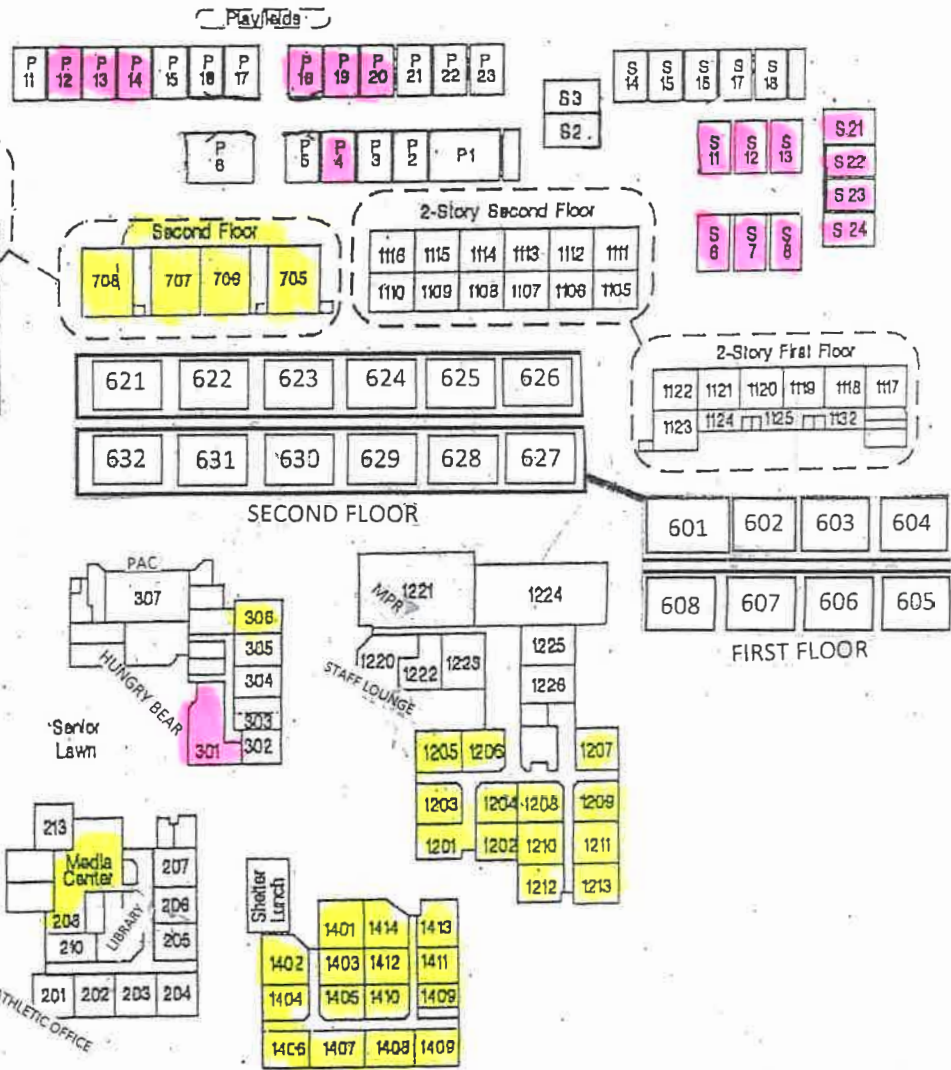

= GEN ED
 = SPED

TEMECULA VALLEY HIGH SCHOOL

Temecula Valley Unified School District
 31555 Rancho Vista Rd.
 Temecula CA 92592
 (951) 695-7300